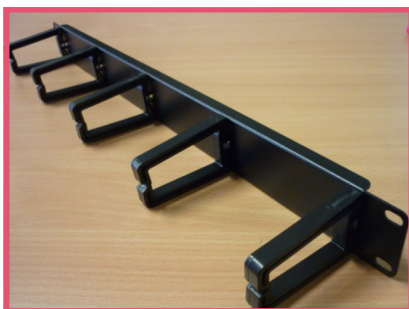

## Custom Wall Plates

- Clipsal 2000 or Clipsal Iconic Series
- Printed to meet your requirement
- Crafted for installation of most common connectors
  - Data
  - Video
  - Audio
- Horizontal or Vertical Designs
- Custom Switch ID Printing

## Velcro, Panels and Rings

Part Number	Description
VCC500012	12mm wide, 50mt continuous roll Velcro Hook & Loop
VCC250012	12mm wide, 25mt continuous roll Velcro Hook & Loop

Part Number	Description
PP-CM5-1U	Cable Manager 5 "U" Style Hangers - 1U
PP-CM4-1U	Cable Manager 4 "C" Style Hangers - 1U
PP-DUCT-1U	Cable Manager 15 Slot Finger Duct - 1U
PP-CMV1U	Vertical Cable Rings - Small ( 62mmx 32mm)
PP-CMV2U	Vertical Cable Rings - Medium ( 62mmx 62mm)
PP-CMVL2U	Vertical Cable Rings - Large (124mmx 64mm)
PP- RECESSKIT	Patch Panel Recess Kit - 5 cm
PP-CGNUTS	Cage Nut & Bolt Set ( Pack of 4 )