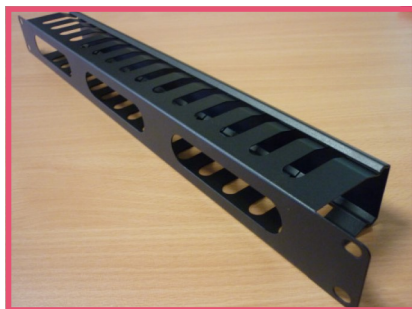

Part Number	Description
PP-CM5-1U	Cable Manager 5 "U" Style Hangers - 1U
PP-CM4-1U	Cable Manager 4 "C" Style Hangers - 1U
PP-DUCT-1U	Cable Manager 15 Slot Finger Duct - 1U
PP-CMV1U	Vertical Cable Rings - Small (62mmx 32mm)
PP-CMV2U	Vertical Cable Rings - Medium (62mmx 62mm)
PP-CMVL2U	Vertical Cable Rings - Large (124mmx 64mm)
PP- RECESSKIT	Patch Panel Recess Kit - 5 cm
PP-CGNUTS	Cage Nut & Bolt Set (Pack of 4)

www.selectdata.com.au

07 3556 1480