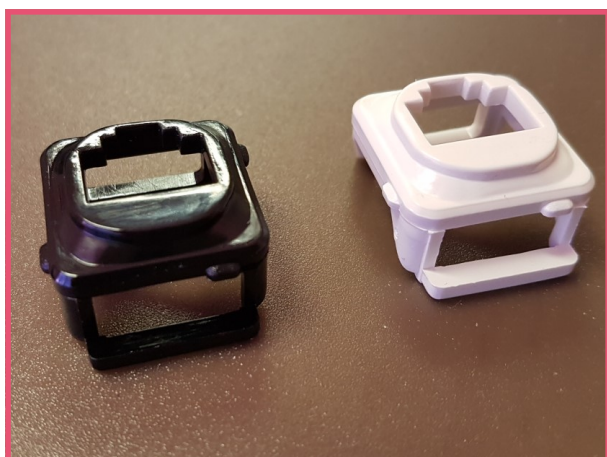

Cable Management Plastic Bezels

WPC-KSB-CLIPSAL-xx